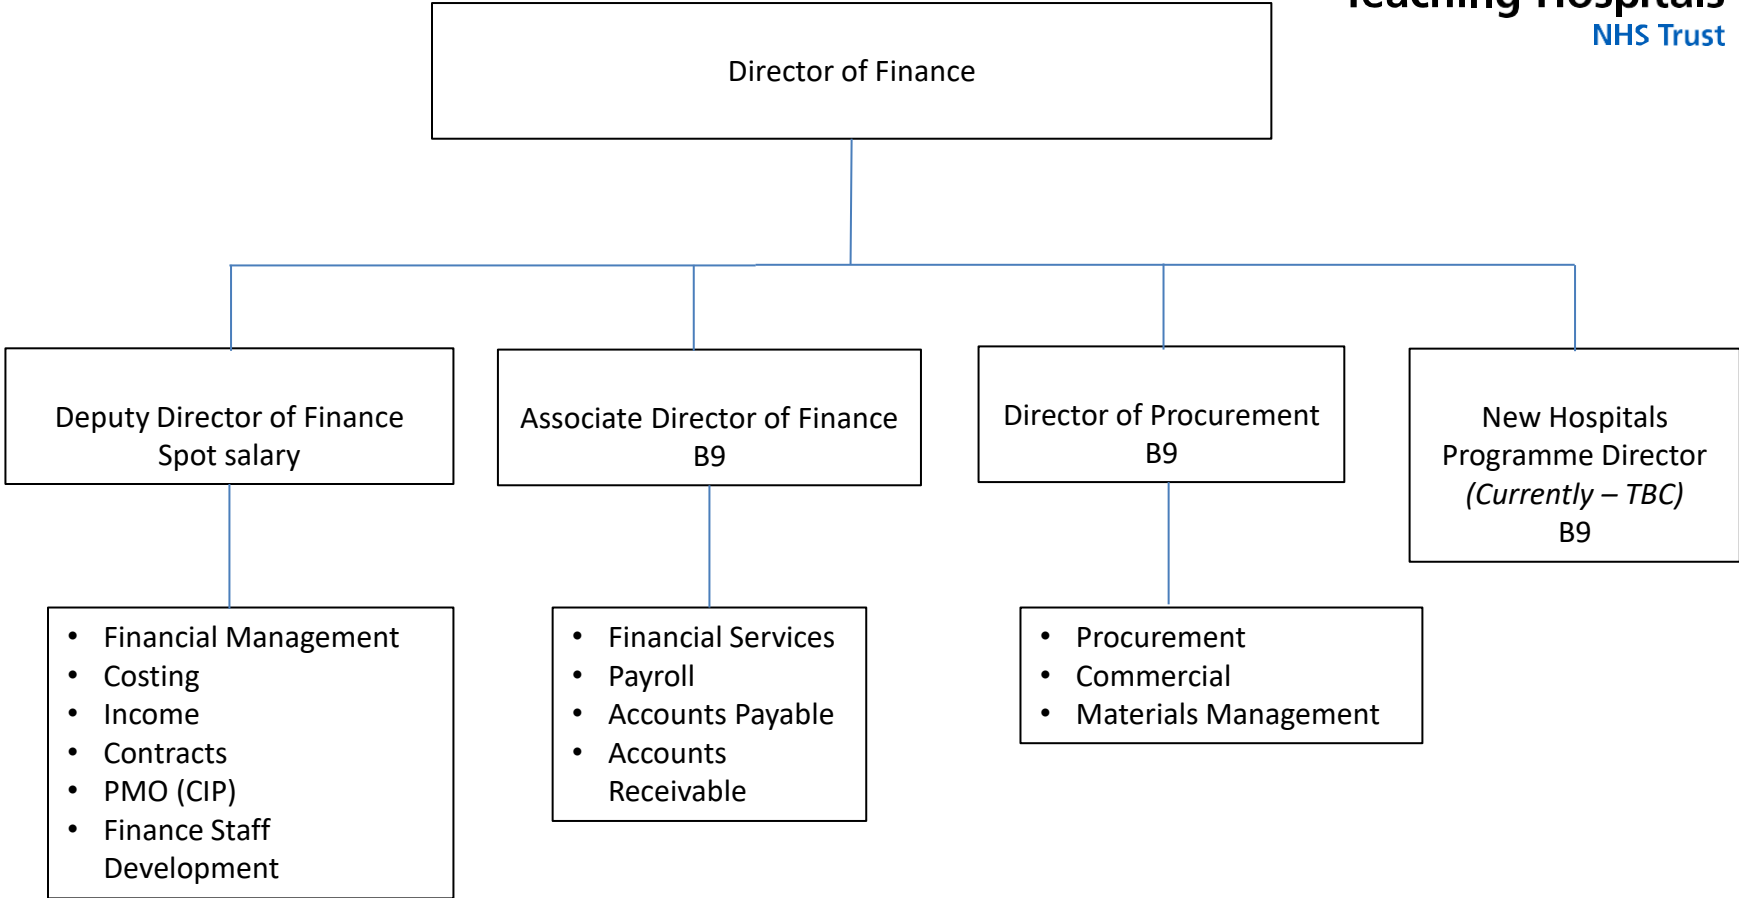

# Finance Department Structure

Team size approximately 300 FTE